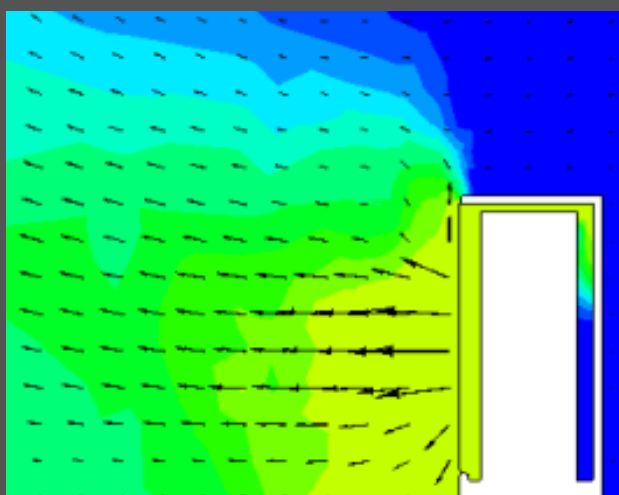

KRONE

PREMIUM A/C COVERS.

- **AVAILABLE IN THREE SIZES & TWO COLOURS.**
- **DURABLE POWDER COATED ALUMINIUM CONSTRUCTION.**

SMART White - available in small, medium & large.

STATEMENT Black - available in small, medium & large.

AIRFLOW MODELING DATA TO SHOW AC COVERS MEET OEM PERFORMANCE STANDARDS.

AC Cover	Height	Width	Depth
Small	850mm	1050mm	520mm
Medium	1200mm	1200mm	575mm
Large	1600mm	1200mm	575mm

Note: Dimensions shown are external.